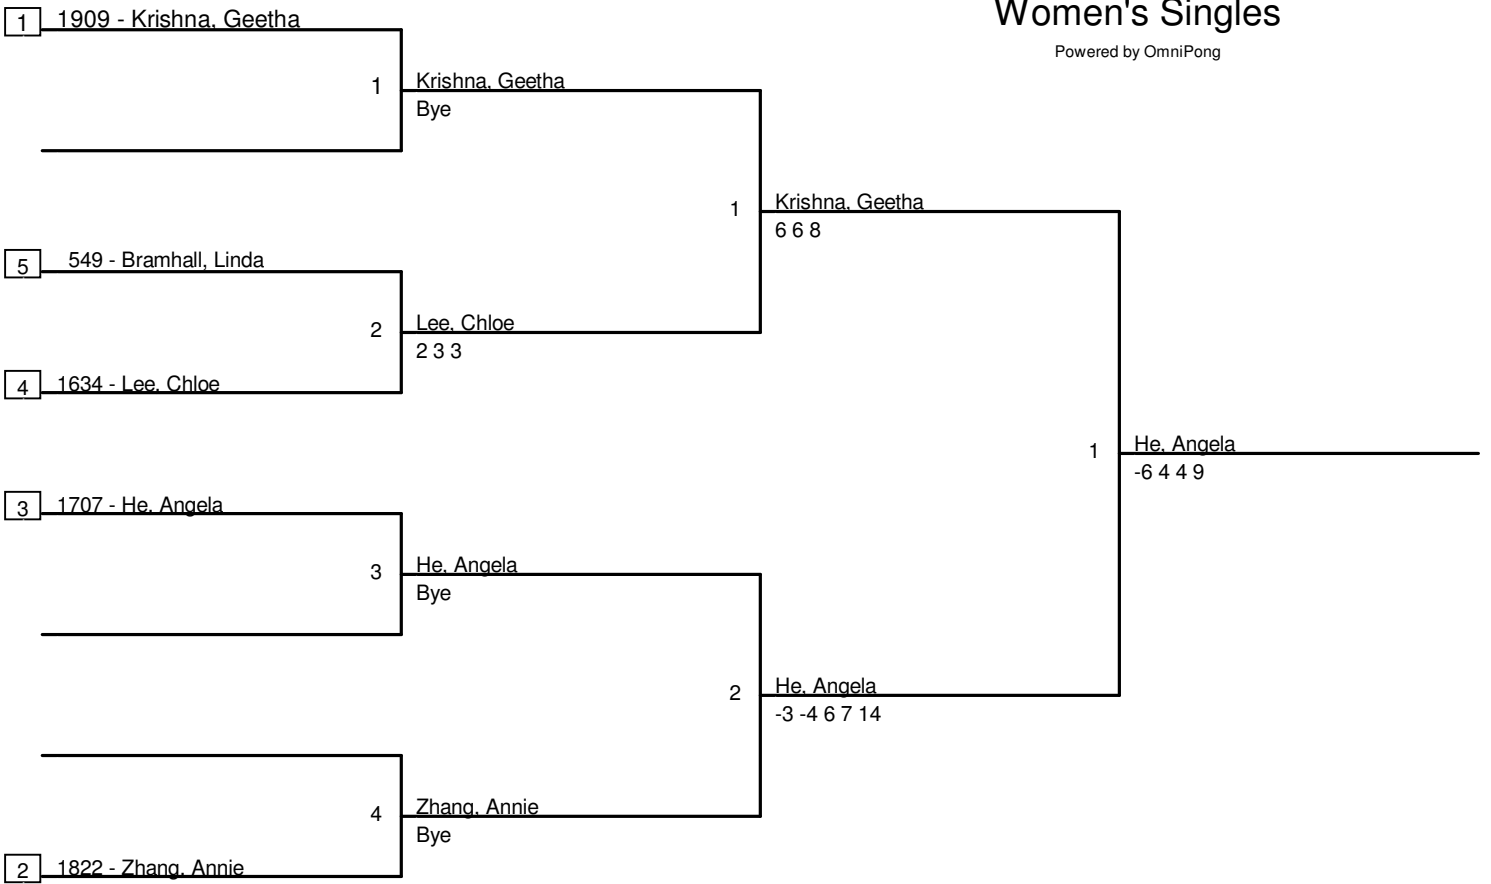

2022 Paddle Palace Georgia Games Women's Singles

Powered by OmniPong

2022 Paddle Palace Georgia Games Women's Singles-3rd/4th

Powered by OmniPong

1 1634 - Lee, Chloe

1

Zhang, Annie

11 -7 -5 -11 6 0